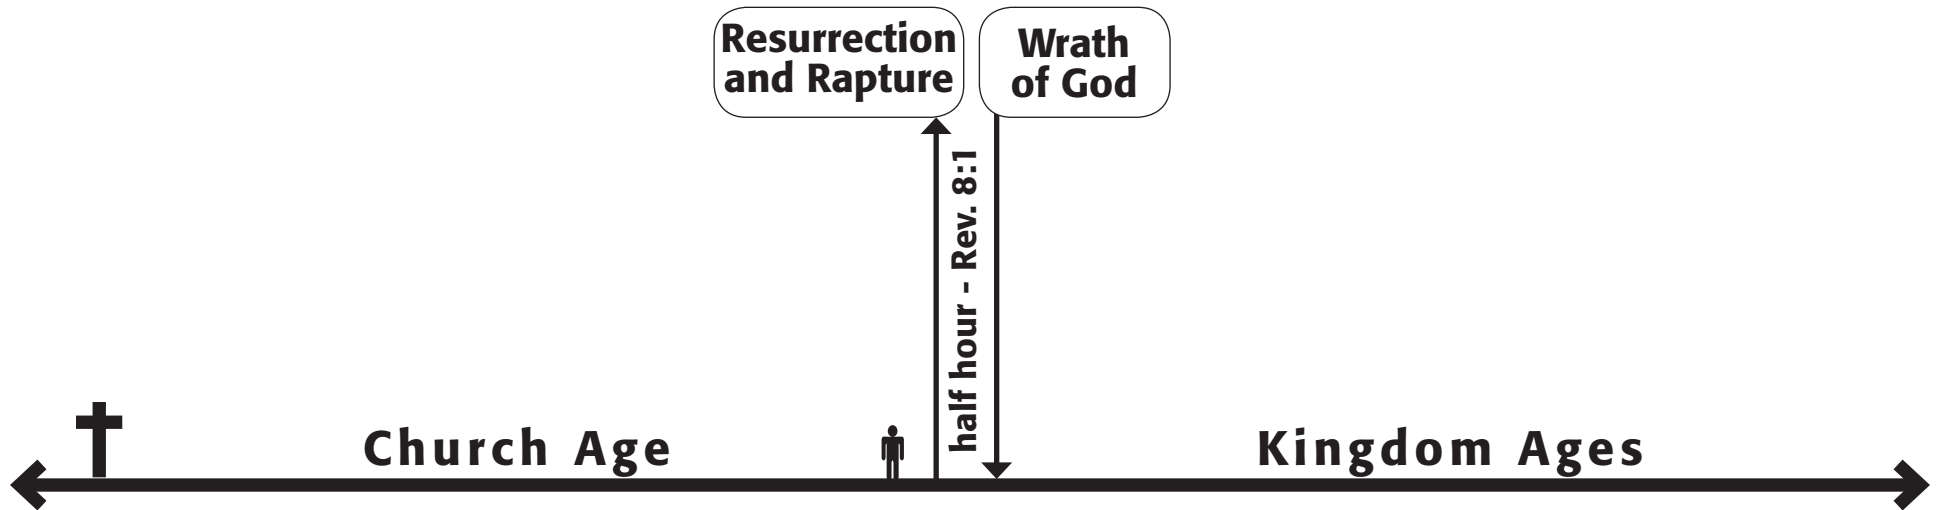

GOD'S WRATH BEGINS RIGHT AFTER THE RAPTURE, ON THE SAME DAY

**They will be punished with everlasting destruction
and shut out from the presence of the Lord
and from the glory of His might on the day
He comes to be glorified in His holy people.
2 Thessalonians 1:9-10**